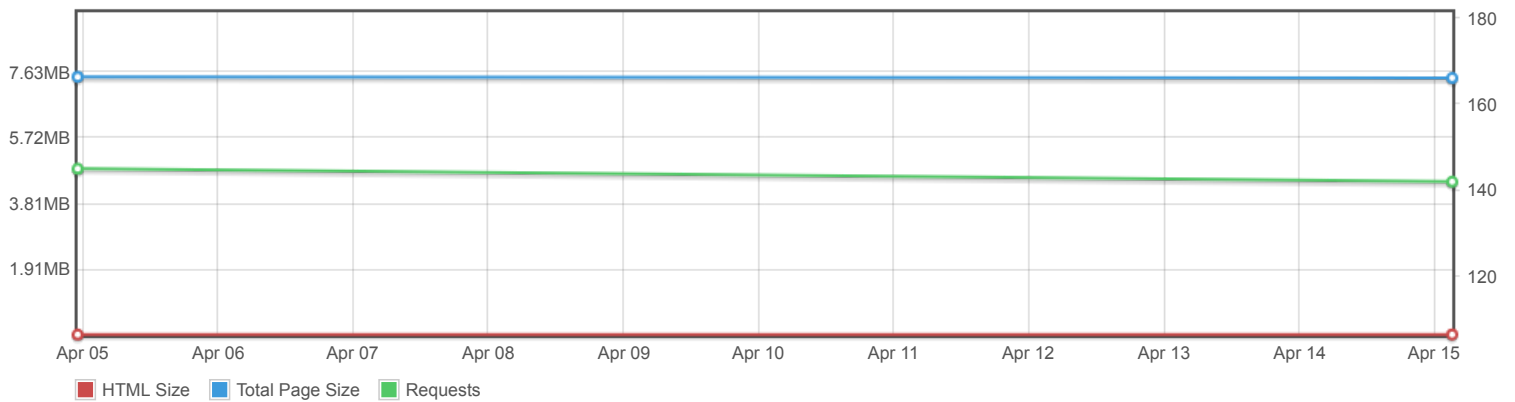

### About GTmetrix

GTmetrix is developed by the good folks at Carbon60, a Canadian hosting company with over 27 years experience in web technology.

<https://carbon60.com/>

Page scores

Page metrics

Page sizes and request counts

The waterfall chart displays the loading behaviour of your site in your selected browser. It can be used to discover simple issues such as 404's or more complex issues such as external resources blocking page rendering.