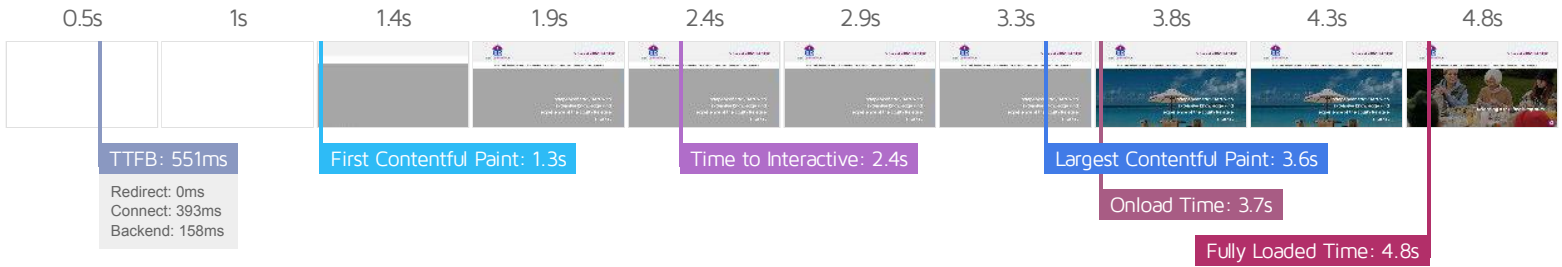

Performance Metrics

First Contentful Paint How quickly content like text or images are painted onto your page. A good user experience is 0.9s or less.	Longer than recommended 1.3s	Time to Interactive How long it takes for your page to become fully interactive. A good user experience is 2.5s or less.	Good - Nothing to do here 2.4s
Speed Index How quickly the contents of your page are visibly populated. A good user experience is 1.3s or less.	Much longer than recommended 4.5s	Total Blocking Time How much time is blocked by scripts during your page loading process. A good user experience is 150ms or less.	OK, but consider improvement 183ms
Largest Contentful Paint How long it takes for the largest element of content (e.g. a hero image) to be painted on your page. A good user experience is 1.2s or less.	Much longer than recommended 3.6s	Cumulative Layout Shift How much your page's layout shifts as it loads. A good user experience is a score of 0.1 or less.	Good - Nothing to do here 0.04

Browser Timings

Redirect	0ms	Connect	393ms	Backend	158ms
TTFB	551ms	First Paint	1.3s	DOM Int.	1.7s
DOM Loaded	1.7s	Onload	3.7s	Fully Loaded	4.8s