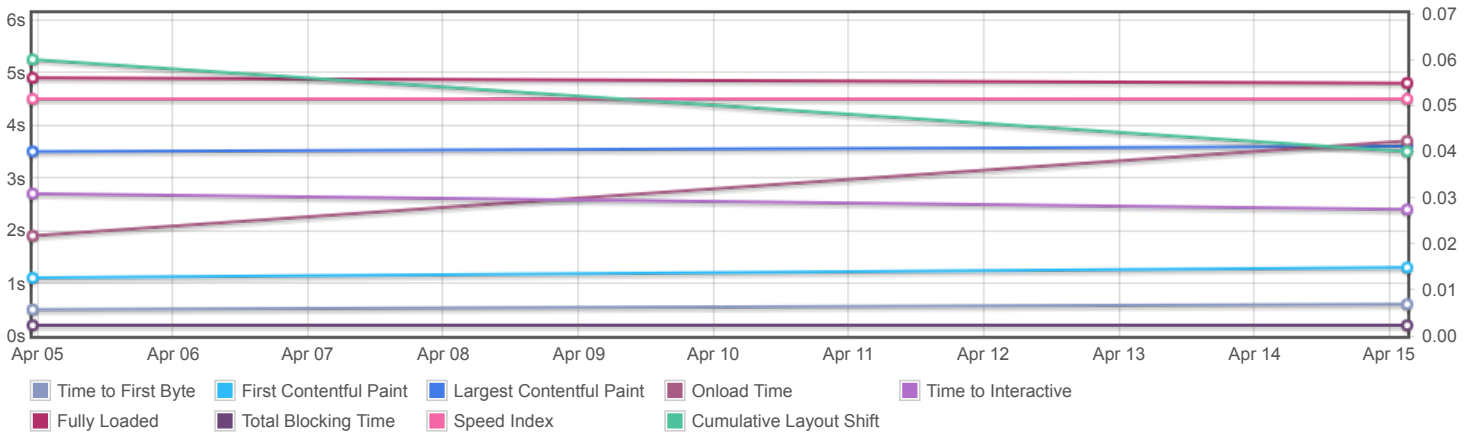

### About GTmetrix

GTmetrix is developed by the good folks at Carbon60, a Canadian hosting company with over 27 years experience in web technology.

<https://carbon60.com/>

Page scores

Page metrics

Page sizes and request counts

The waterfall chart displays the loading behaviour of your site in your selected browser. It can be used to discover simple issues such as 404's or more complex issues such as external resources blocking page rendering.