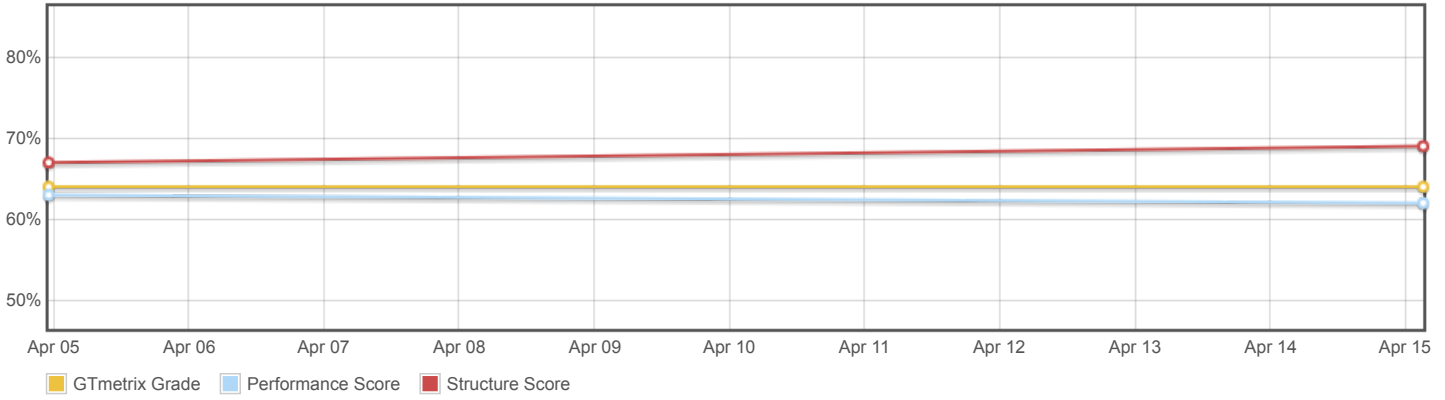

Page scores